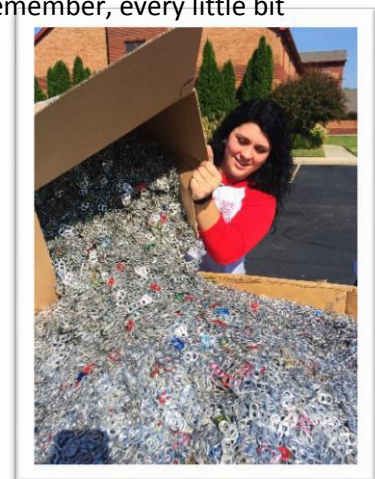

Ronald McDonald House Charities® of Memphis - 535 Alabama Avenue - Memphis, TN 38105